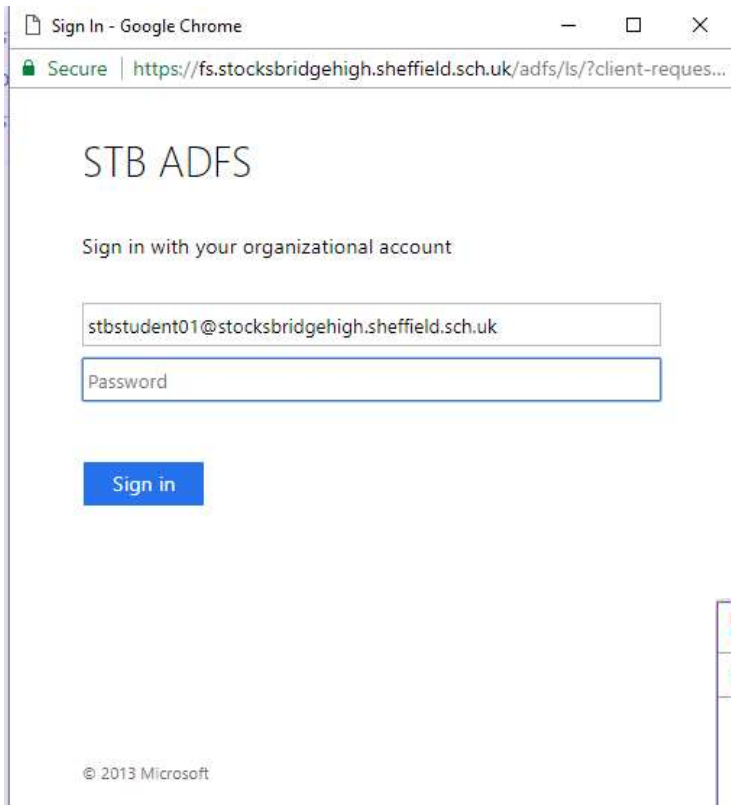

Existing user? Please log in

Enter school name

Email/Username

Enter password

Remember me

Log in [Forgot password?](#)

I've been given a PIN or Parent Code to get into my account

To Login to show my homework please select the office 365 button

Enter your school email address, this will be your **username@stocksbridgehigh.sheffield.sch.uk**

Show My Homework

Work or school, or personal Microsoft account

Keep me signed in

Sign in

[Can't access your account?](#)